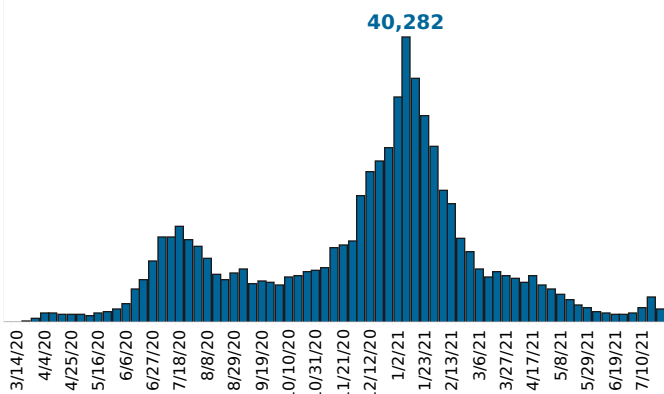

COVID-19 in South Carolina

As of 11:59 PM on 7/20/2021

Cases

605,590

Select Date Range & County to Filter Page Values
Non-Null Values Only

COUNTY

All

Past 2 weeks Confirmed

4,230

Rate of COVID-19 Cases per 10,000 population, by County
County Displayed: **South Carolina** | Dates Displayed: 3/4/2020 to 7/20/2021
[Use County Filter Above to View ZIP Code Counts](#)

Find your ZIP

All

Reported COVID-19 Cases, by Week of Report
County Displayed: **South Carolina** | Dates Displayed: 3/4/2020 to 7/20/2021

County Displayed: **South Carolina** | Dates Displayed: 3/4/2020 to 7/20/2021
Note: Data is suppressed for fewer than 5 cases