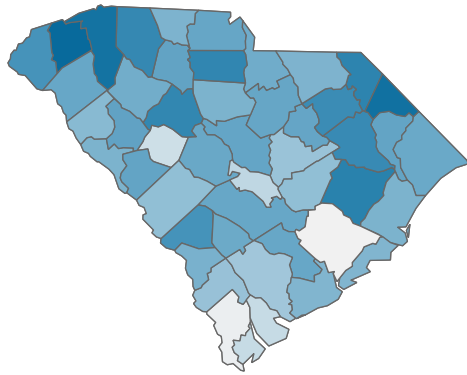

COVID-19 in South Carolina

As of 11:59 PM on 7/20/2021

Cases

605,590

Select Date Range & County to Filter Page Values
Non-Null Values Only

COUNTY

All

Past 2 weeks Confirmed

4,230

Rate of COVID-19 Cases per 10,000 population, by County
County Displayed: **South Carolina** | Dates Displayed: 3/4/2020 to 7/20/2021
[Use County Filter Above to View ZIP Code Counts](#)

Find your ZIP

All

Reported COVID-19 Cases, by Week of Report
County Displayed: **South Carolina** | Dates Displayed: 3/4/2020 to 7/20/2021

County Displayed: **South Carolina** | Dates Displayed: 3/4/2020 to 7/20/2021
Note: Data is suppressed for fewer than 5 cases